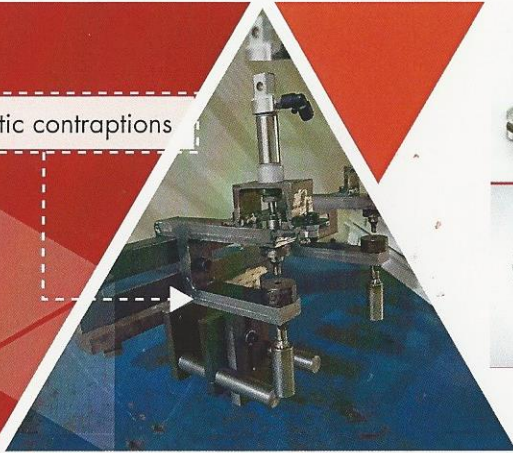

Manufacturing

Pneumatic contraptions

Rollers, shafts, flanges, retainer rings, gears, punch & dies

Pipe calibration sleeve
(M.S,S.S, Aluminum & Brass)

Lathe Works

Servicing & Pre-fabrication

Ring & Plate Engraving Machine

Manufactured a Human Gyroscope for Mars Simulation held by Oman Astronomical Society and Austrian Space Forum at Marmul

Built flanges of over 3 meters in diameter for Amiantit Oman

Supplied over 1600 retainer rings in a month for STS